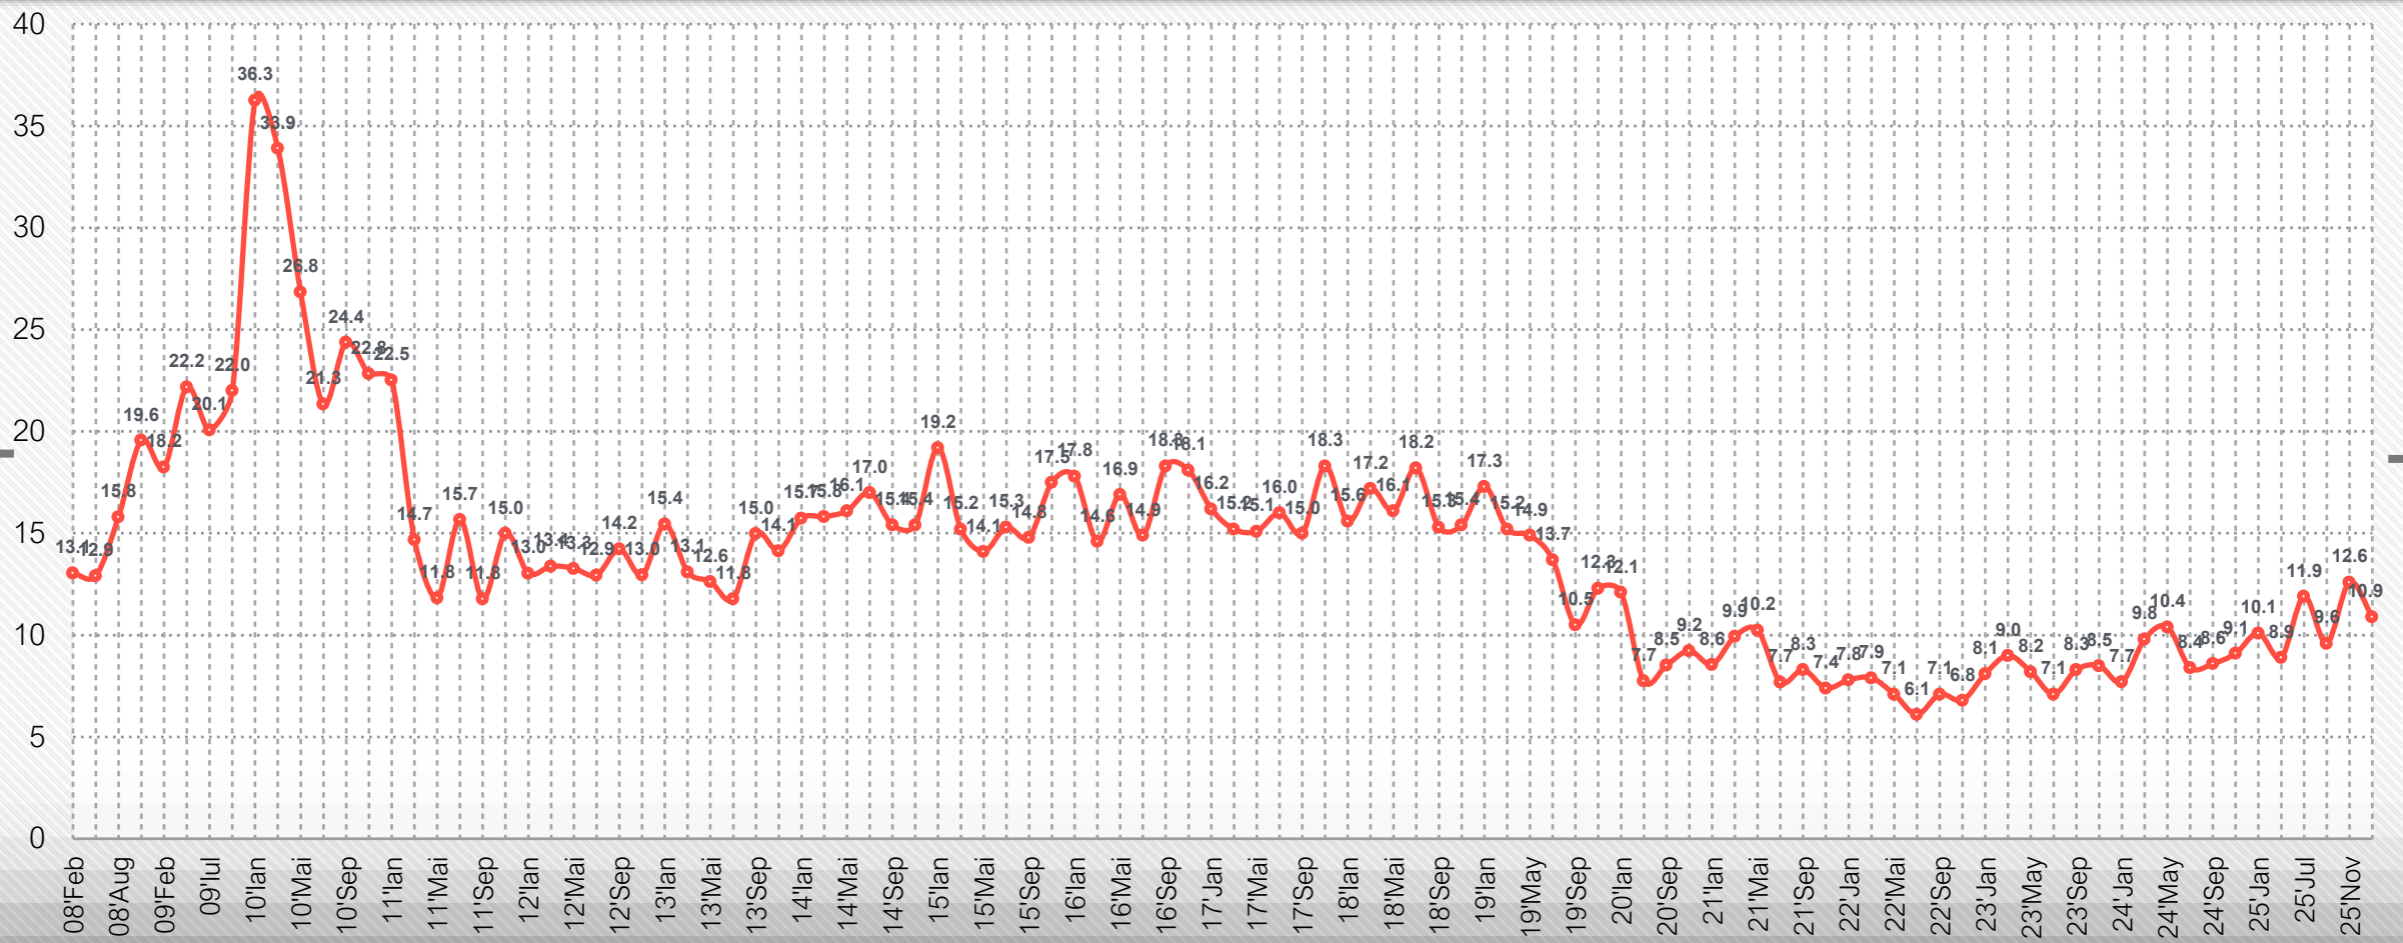

comertul ilegal cu tigarete la nivel national

The illegal trade in cigarettes at National level

evolutie / evolution

(% din total consum / % of total consumption)

Surse (Jan. vs. Nov.) / Sources (Jan. vs. Noi.)

(% din piata ilegala / % of illegal market)

Rie

January/ Ianuarie 2026

NOVEL RESEARCH
SENSE • FACTS • PERSPECTIVE