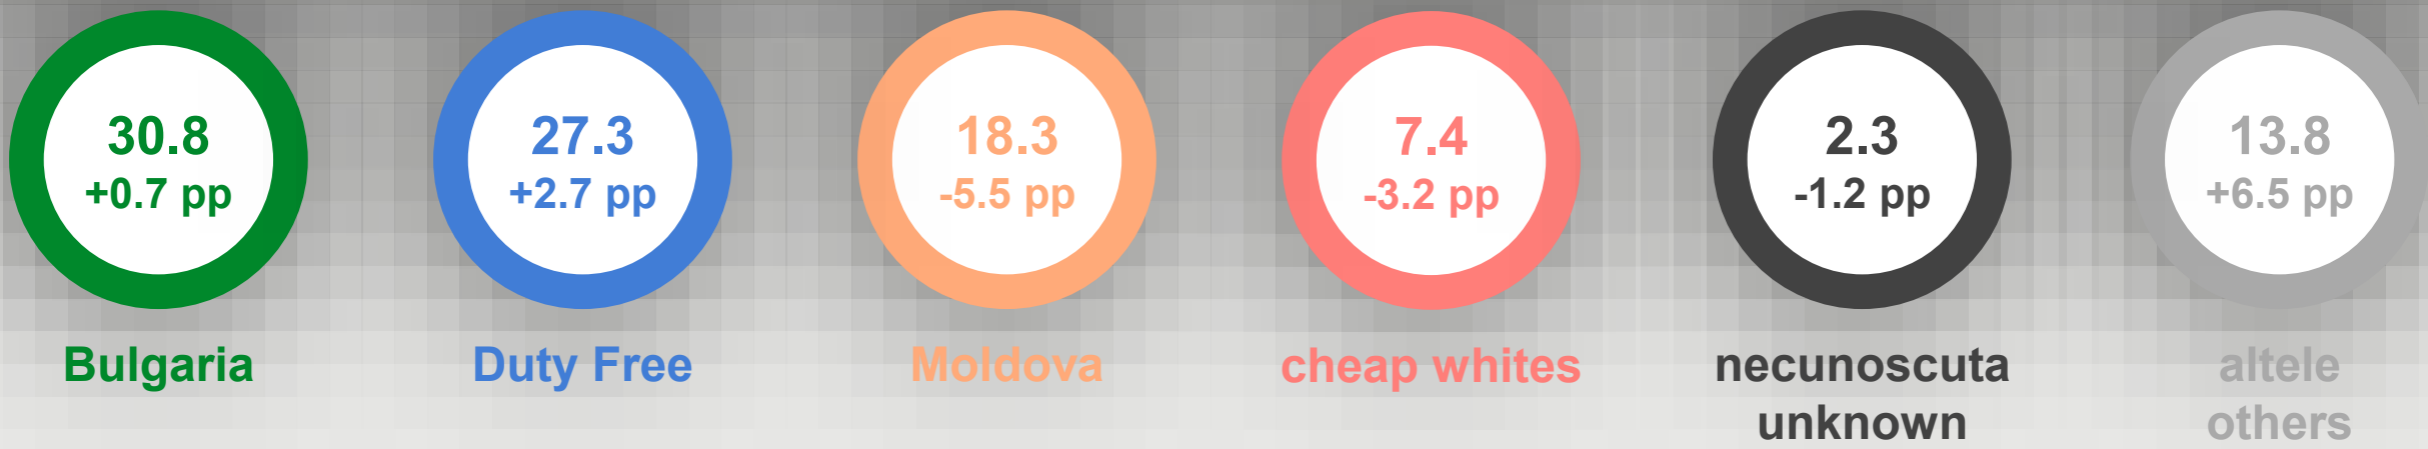

Rie

January/ Ianuarie 2026

NOVEL RESEARCH
SENSE • FACTS • PERSPECTIVE