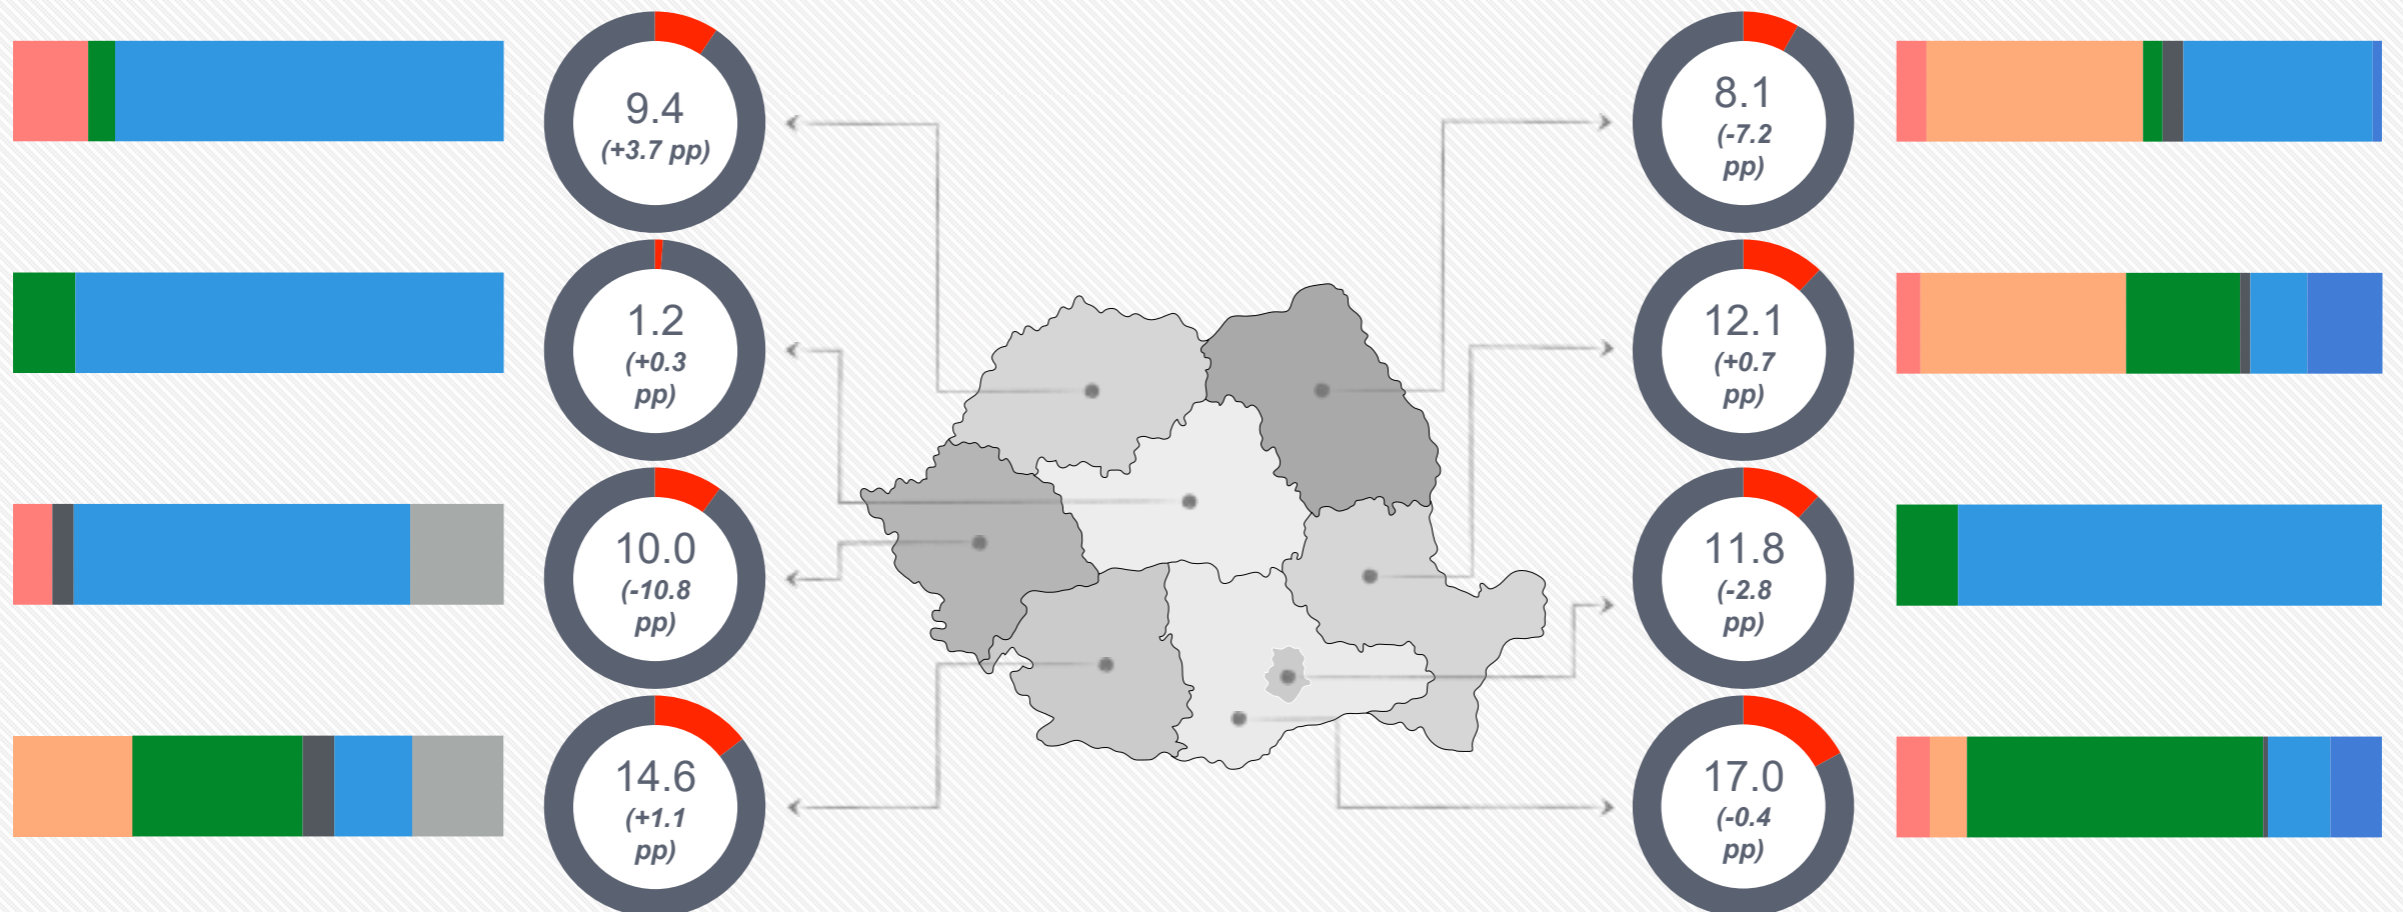

comertul ilegal cu tigarete la nivel national

The illegal trade in cigarettes at National level

evolutie / evolution

(% din total consum / % of total consumption)

Surse (Jan. vs. Nov.) / Sources (Jan. vs. Noi.)

(% din piata ilegala / % of illegal market)

Rie

January/ Ianuarie 2026

NOVEL RESEARCH
SENSE • FACTS • PERSPECTIVE